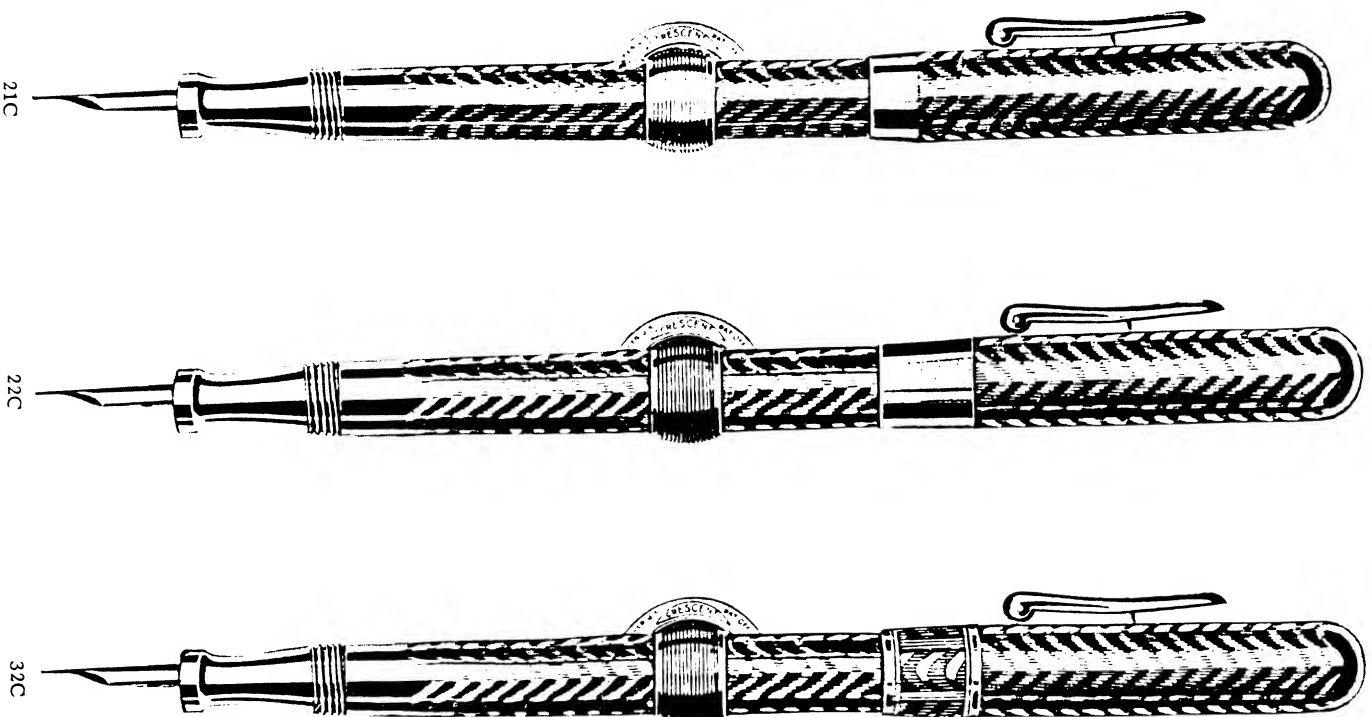

Conklin Gold Bands

CONKLIN GOLD BANDS add not only a distinctive note of fashion to the pen, but serve a definite purpose as well. They prevent splitting of caps, and insure a tighter grip when the cap is screwed on the barrel. Plain gold bands also permit the engraving of the owner's name or initials.

Quarter-inch Rolled Gold Band Plain Polished

This band can be supplied on any of the pens on the opposite page. By so doing, the prices and catalog numbers are changed as follows:

25C becomes 251C at.....	$3.25
20C becomes 21C at.....	3.25
30C becomes 31C at.....	3.75
40C becomes 41C at.....	4.75
50C becomes 51C at.....	5.75
75C becomes 751C at.....	8.25

Half-inch Rolled Gold Band Plain Polished or Chased

Any pen on the opposite page, except the 25C can be obtained with either a half-inch plain or chased gold band. By so doing, the prices and catalog numbers are changed as follows:

20C becomes 22C at.....	$3.75
30C becomes 32C at.....	4.25
40C becomes 42C at.....	5.25
50C becomes 52C at.....	6.25
75C becomes 752C at.....	8.75

Plain, highly polished, black barrels, without chasing, furnished if desired.